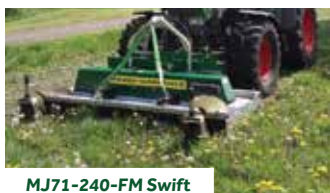

Rigid Deck Roller Mowers

MJ71-190 Swift

MJ71-240 Swift

MJ71-190	1.9m Swift. 3pt linkage	€ 8.694
MJ71-240	2.4m Swift. 3pt linkage	€ 10.017

Winged Roller Mowers

MJ71-400 Swift

MJ71-730T Swift

Code	Description	Price
MJ71-340	3.4m Swift. 3pt linkage. winged	€ 20.781
MJ71-400	4.0m Swift. 3pt linkage. winged	€ 23.508
MJ71-540	5.4m Swift. 3pt linkage. winged	€ 30.654
MJ71-600	6.0m Swift. 3pt linkage. winged	€ 35.064
MJ71-400T	4.0m Swift. trailed. winged	€ 32.139
MJ71-540T	5.4m Swift. trailed. winged	€ 38.826
MJ71-600T	6.0m Swift. trailed. winged	€ 42.921
MJ71-730T	7.3m Swift. trailed. winged	€ 48.024

Front Mounted Roller Mowers

MJ71-240-FM Swift

MJ71-400-FM Swift

MJ71-190-FM	1.9m Swift. front mounted	€ 9.855
MJ71-240-FM	2.4m Swift. front mounted	€ 11.250
MJ71-340-FM	3.4m Swift. front mtd. winged	€ 21.672
MJ71-400-FM	4.0m Swift. front mtd. winged	€ 25.551